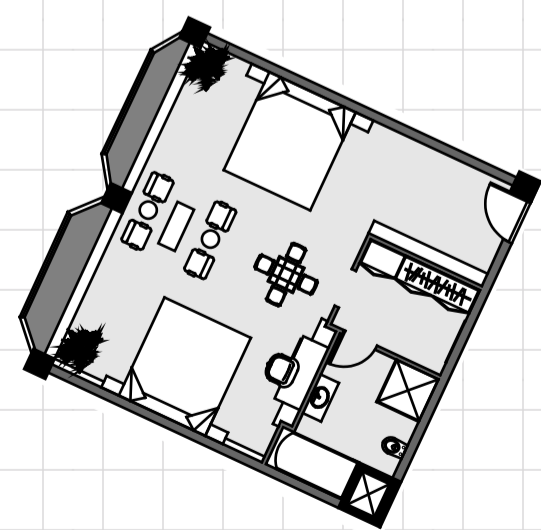

VIEW FROM ROOM

VIEW FROM ROOM

SECTION

BANQUET HALLS

BASEMENT PARKING

HOTEL TOWER 1/2

GREEN HILL OF FERRO CONC.

PARTY LAWNS

SECTION 3-3
1:50
DATE: 10/20/2010
DRAWN BY: [unreadable]
CHECKED BY: [unreadable]
PROJECT: [unreadable]
SHEET NO: [unreadable]

DELUXE ROOM I

- DELUXE ROOM II

- SINGLE OC. ROOMS

- DELUXE ROOM III