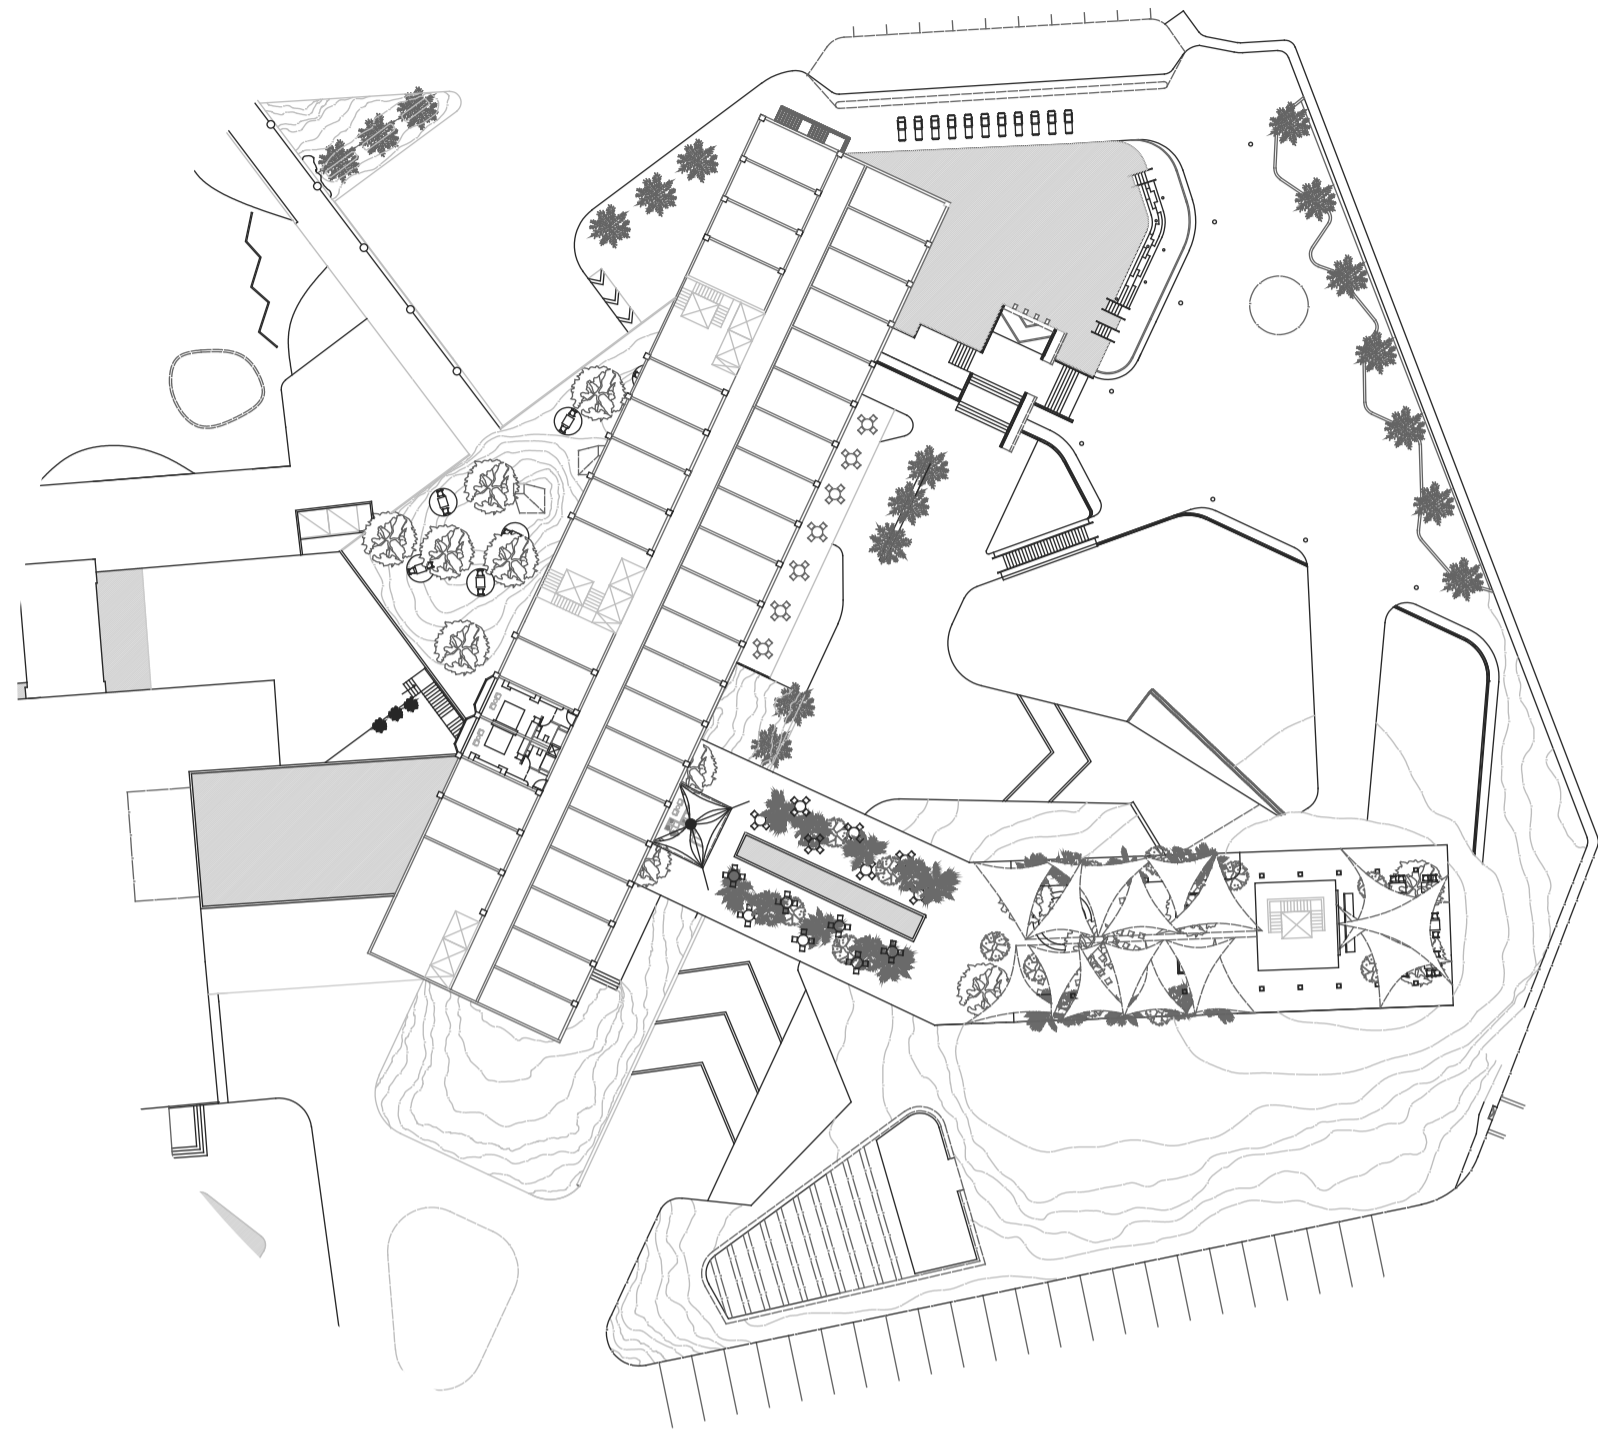

Piccadily

- 5 STAR LUXURIOUS FACILITY IN PANCHKULA

FACADE SIMULATION

- GREEN LAND
- ROAD AREAS
- WATER BODIES

SUNKEN FLOOR LEVEL

SUNKEN COURT VIEW

TYPICAL PLAN lvl 3

TYPICAL PLAN lvl 4

VIEW FROM ROOM

VIEW FROM ROOM

SECTION

BANQUET HALLS

BASEMENT PARKING

HOTEL TOWER 1/2

GREEN HILL OF FERRO CONC.

PARTY LAWNS

SECTION 1-1
1:50
DATE: 10/20/2010
DRAWN BY: [unreadable]
CHECKED BY: [unreadable]
PROJECT: [unreadable]
SHEET NO: [unreadable]

SECTION 2-2
1:50
DATE: 10/20/2010
DRAWN BY: [unreadable]
CHECKED BY: [unreadable]
PROJECT: [unreadable]
SHEET NO: [unreadable]