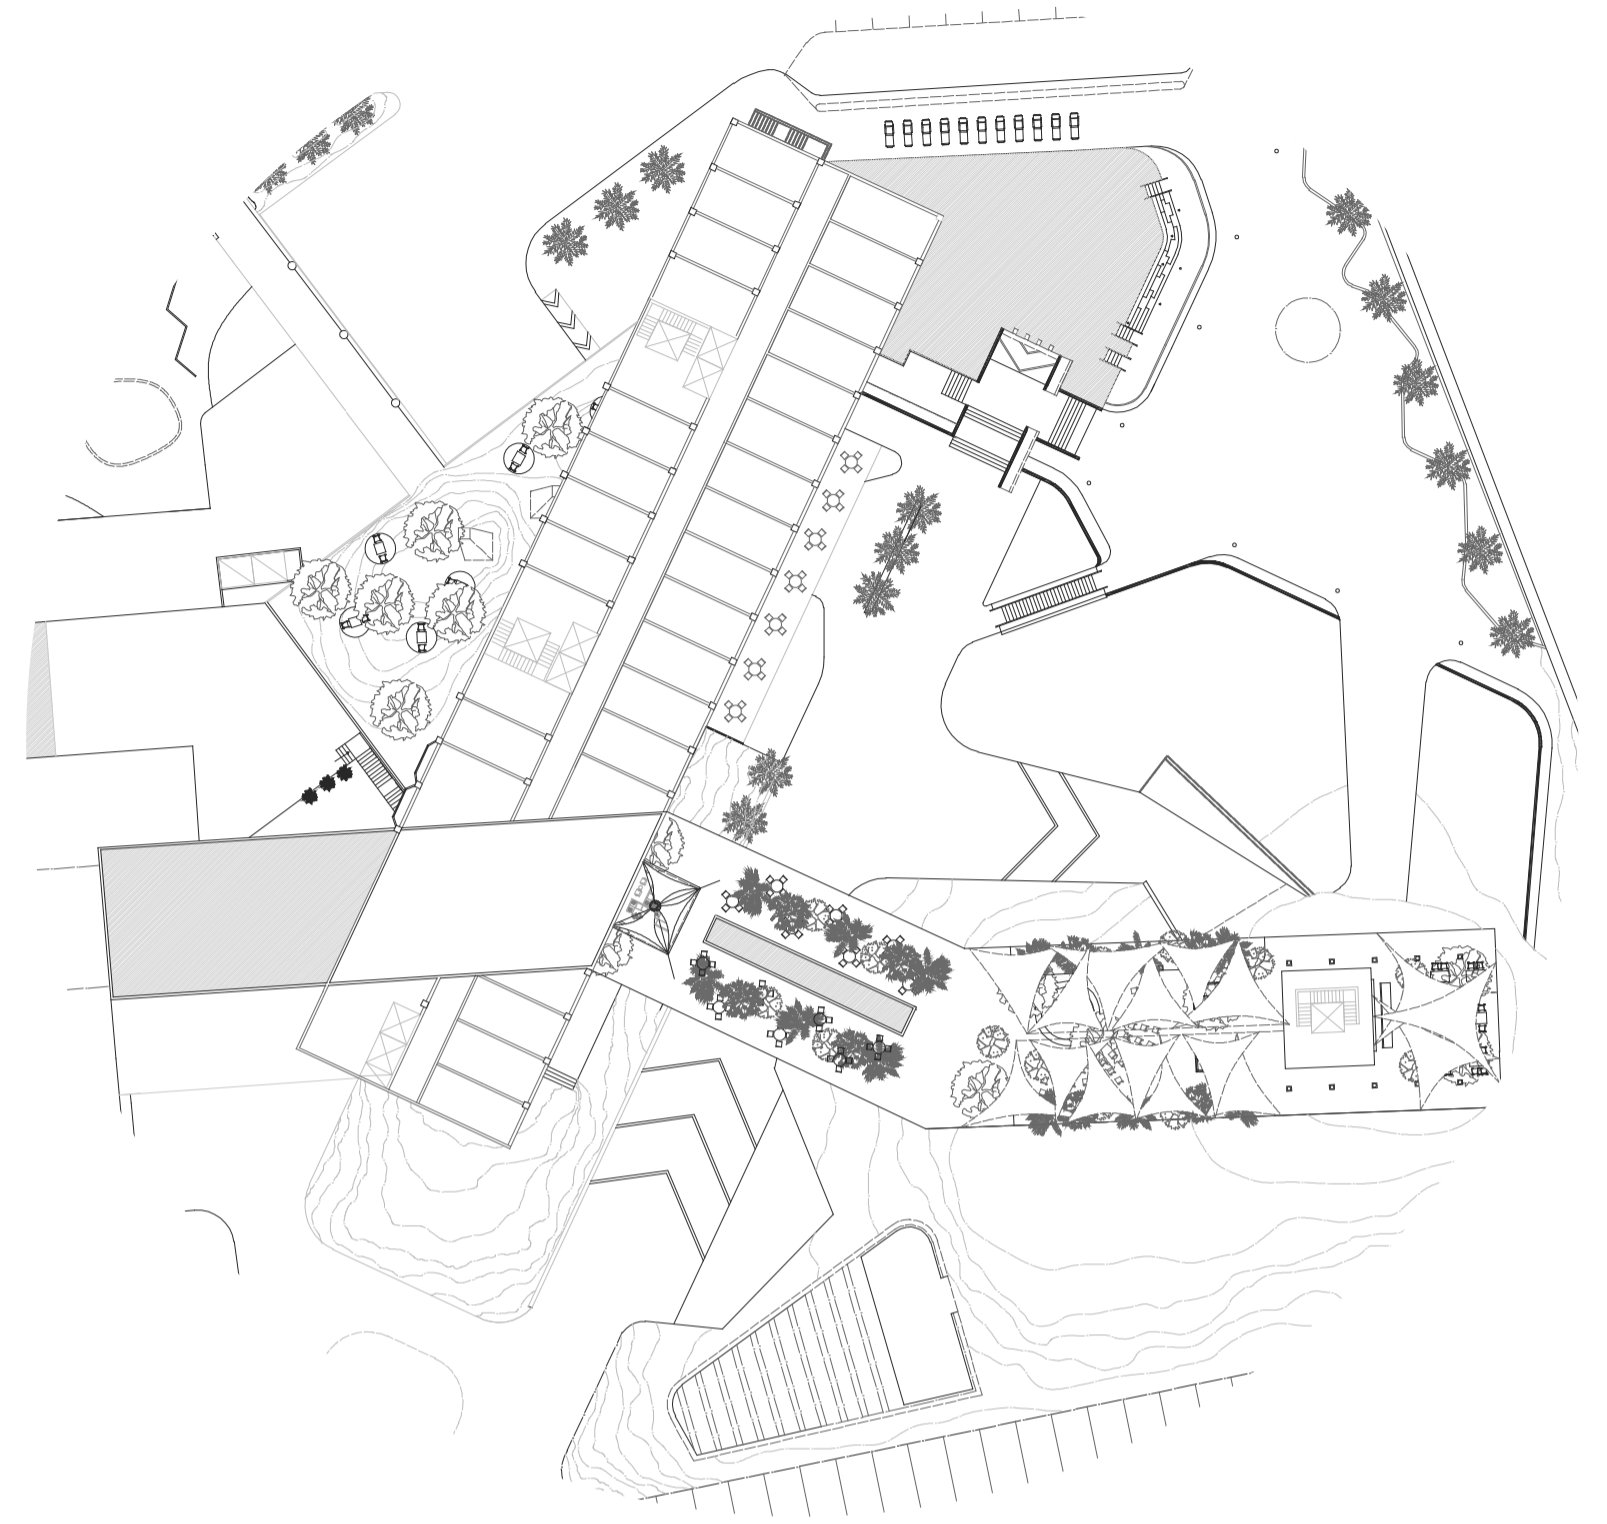

Piccadily

- 5 STAR LUXURIOUS FACILITY IN PANCHKULA

FACADE SIMULATION

- GREEN LAND
- ROAD AREAS
- WATER BODIES

SUNKEN FLOOR LEVEL

SUNKEN COURT VIEW

TYPICAL PLAN lvl 3

TYPICAL PLAN lvl 4

VIEW FROM ROOM

VIEW FROM ROOM

SECTION

BANQUET HALLS

BASEMENT PARKING

HOTEL TOWER 1/2

GREEN HILL OF FERRO CONC.

PARTY LAWNS

SECTION 1-1
1:50
DATE: 10/20/2010
DRAWN BY: [unreadable]
CHECKED BY: [unreadable]
PROJECT: [unreadable]
SHEET NO: [unreadable]

SECTION 2-2
1:50
DATE: 10/20/2010
DRAWN BY: [unreadable]
CHECKED BY: [unreadable]
PROJECT: [unreadable]
SHEET NO: [unreadable]