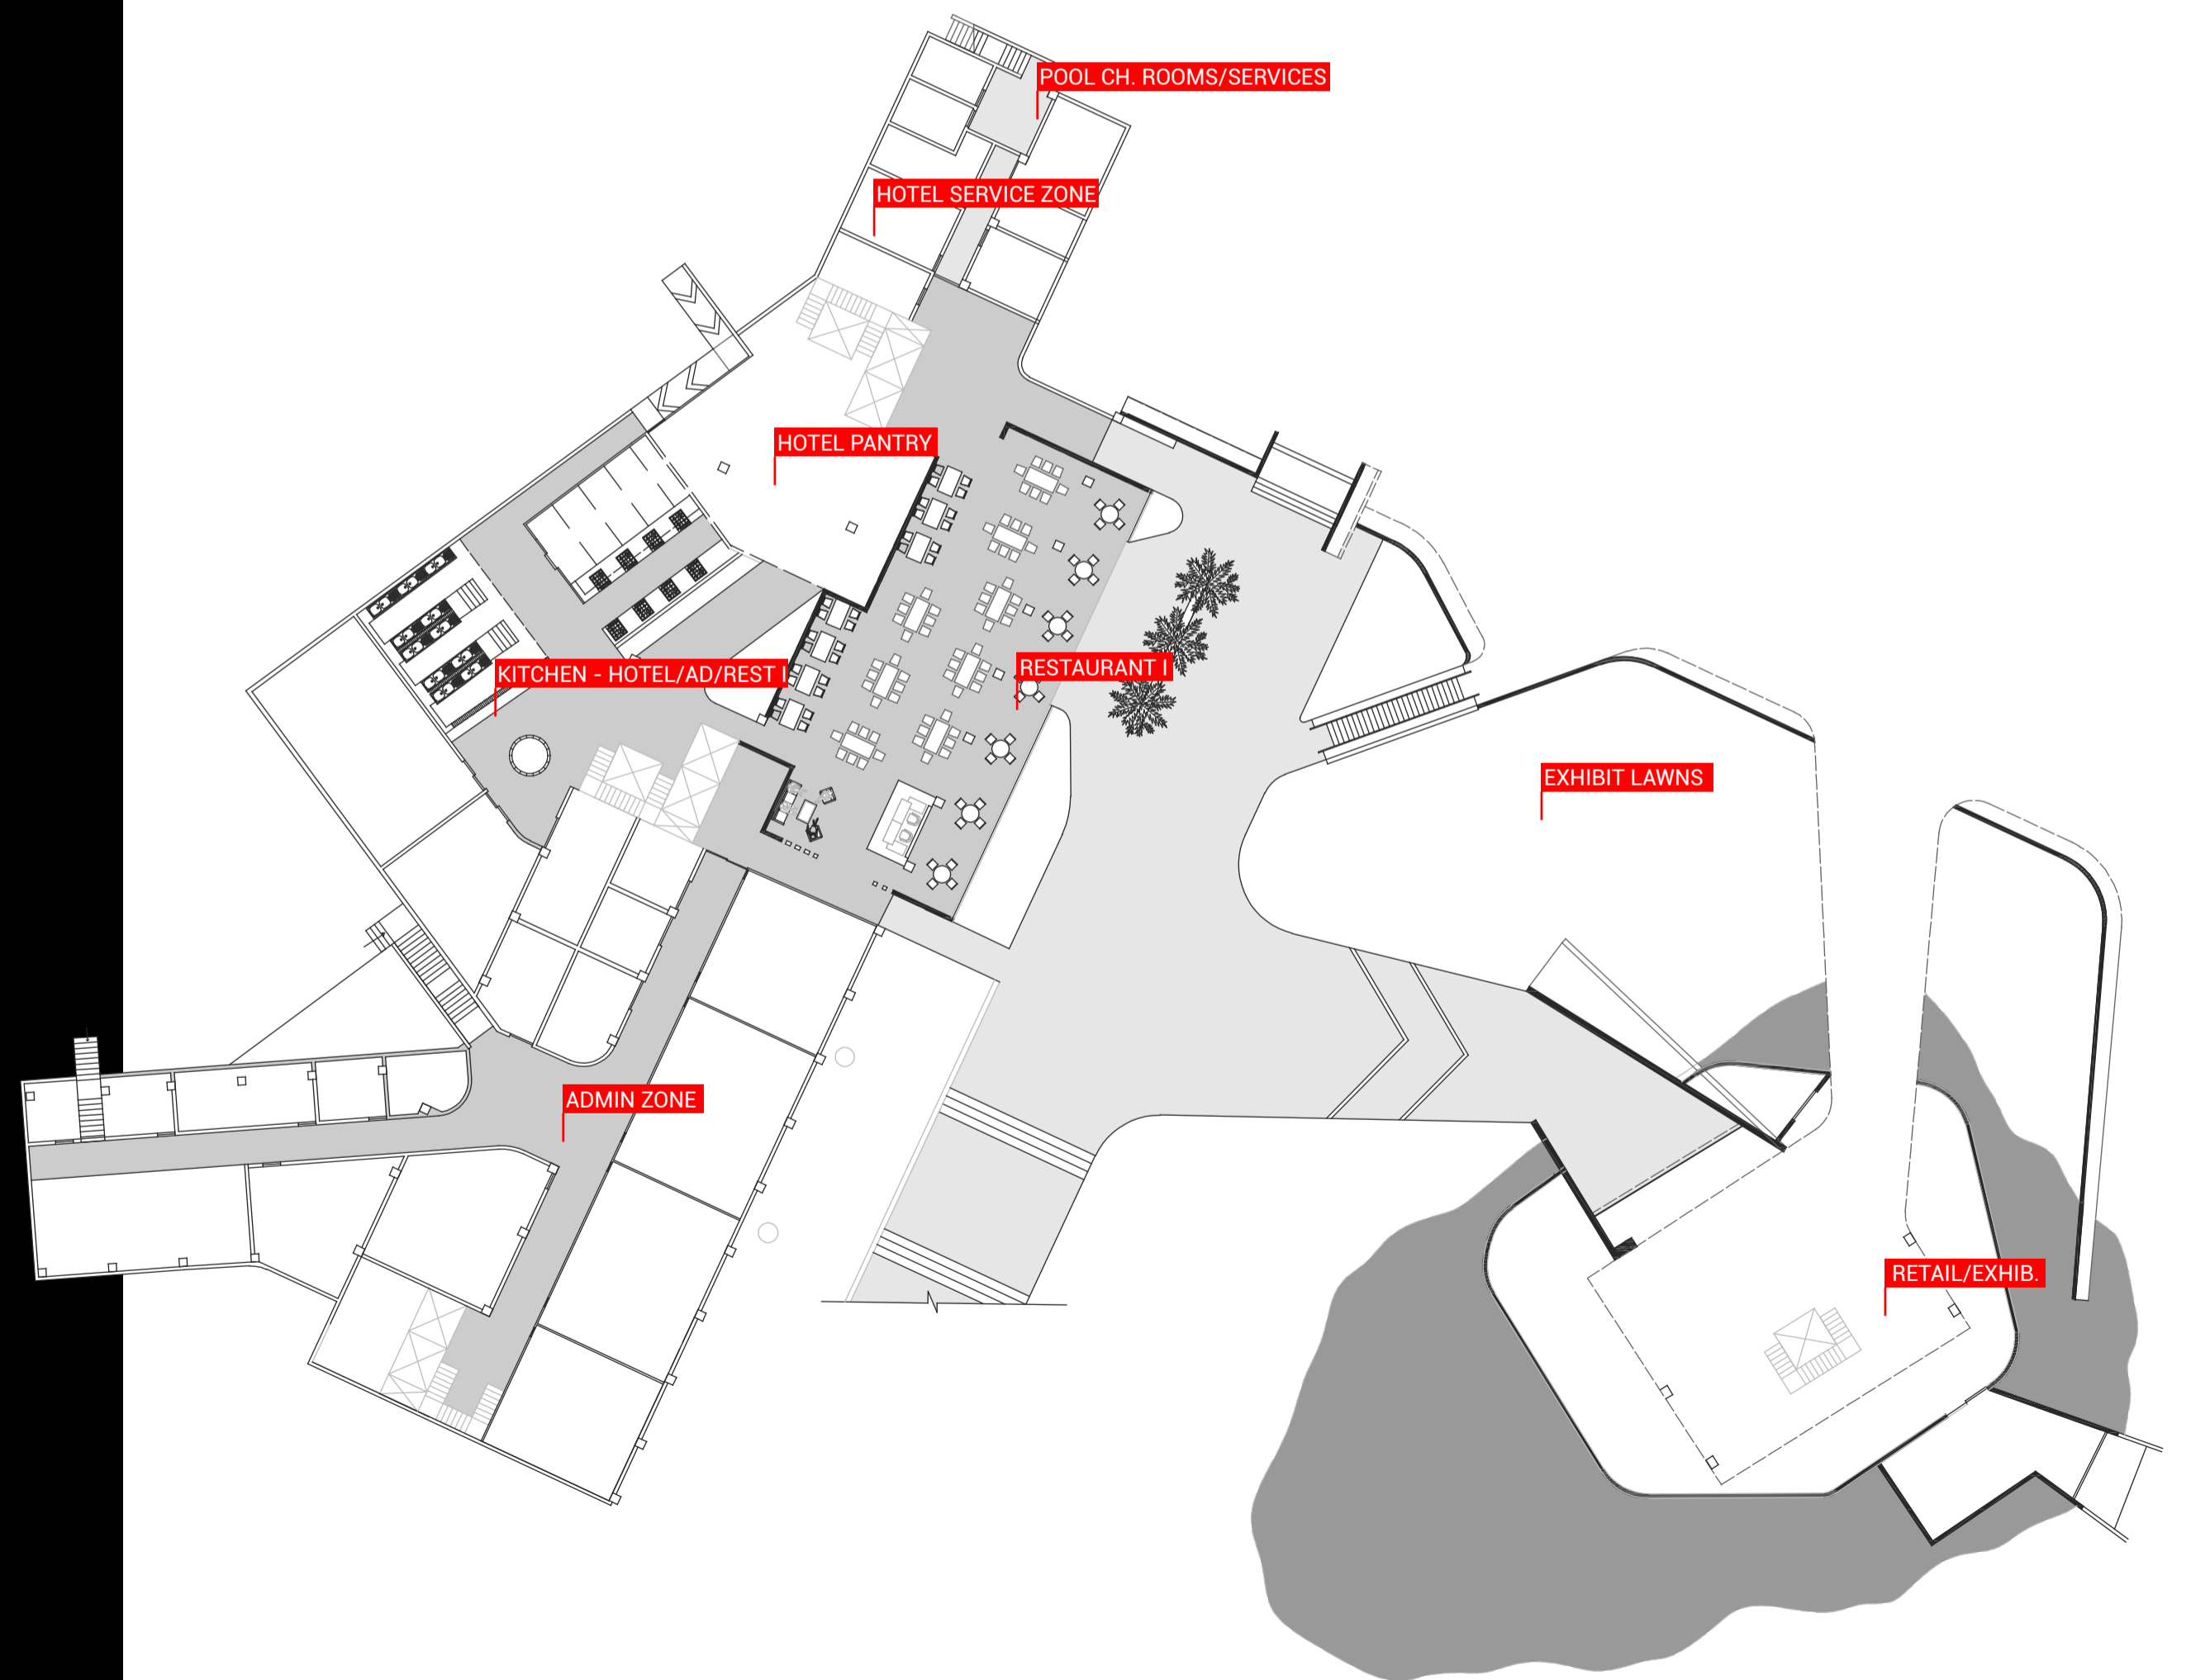

Piccadily

- 5 STAR LUXURIOUS FACILITY IN PANCHKULA

FACADE SIMULATION

- GREEN LAND
- ROAD AREAS
- WATER BODIES

SUNKEN FLOOR LEVEL

SUNKEN COURT VIEW

TYPICAL PLAN lvl 3

TYPICAL PLAN lvl 4

VIEW FROM ROOM

VIEW FROM ROOM

SECTION

BANQUET HALLS

BASEMENT PARKING

HOTEL TOWER 1/2

GREEN HILL OF FERRO CONC.

PARTY LAWNS

SECTION 1-1
1:50
DATE: 10/20/2010
DRAWN BY: [unreadable]
CHECKED BY: [unreadable]
PROJECT: [unreadable]
SHEET NO: [unreadable]

SECTION 2-2
1:50
DATE: 10/20/2010
DRAWN BY: [unreadable]
CHECKED BY: [unreadable]
PROJECT: [unreadable]
SHEET NO: [unreadable]

SECTION 3-3
1:50
DATE: 10/20/2010
DRAWN BY: [unreadable]
CHECKED BY: [unreadable]
PROJECT: [unreadable]
SHEET NO: [unreadable]

DELUXE ROOM I

- DELUXE ROOM II

- SINGLE OC. ROOMS

- DELUXE ROOM III