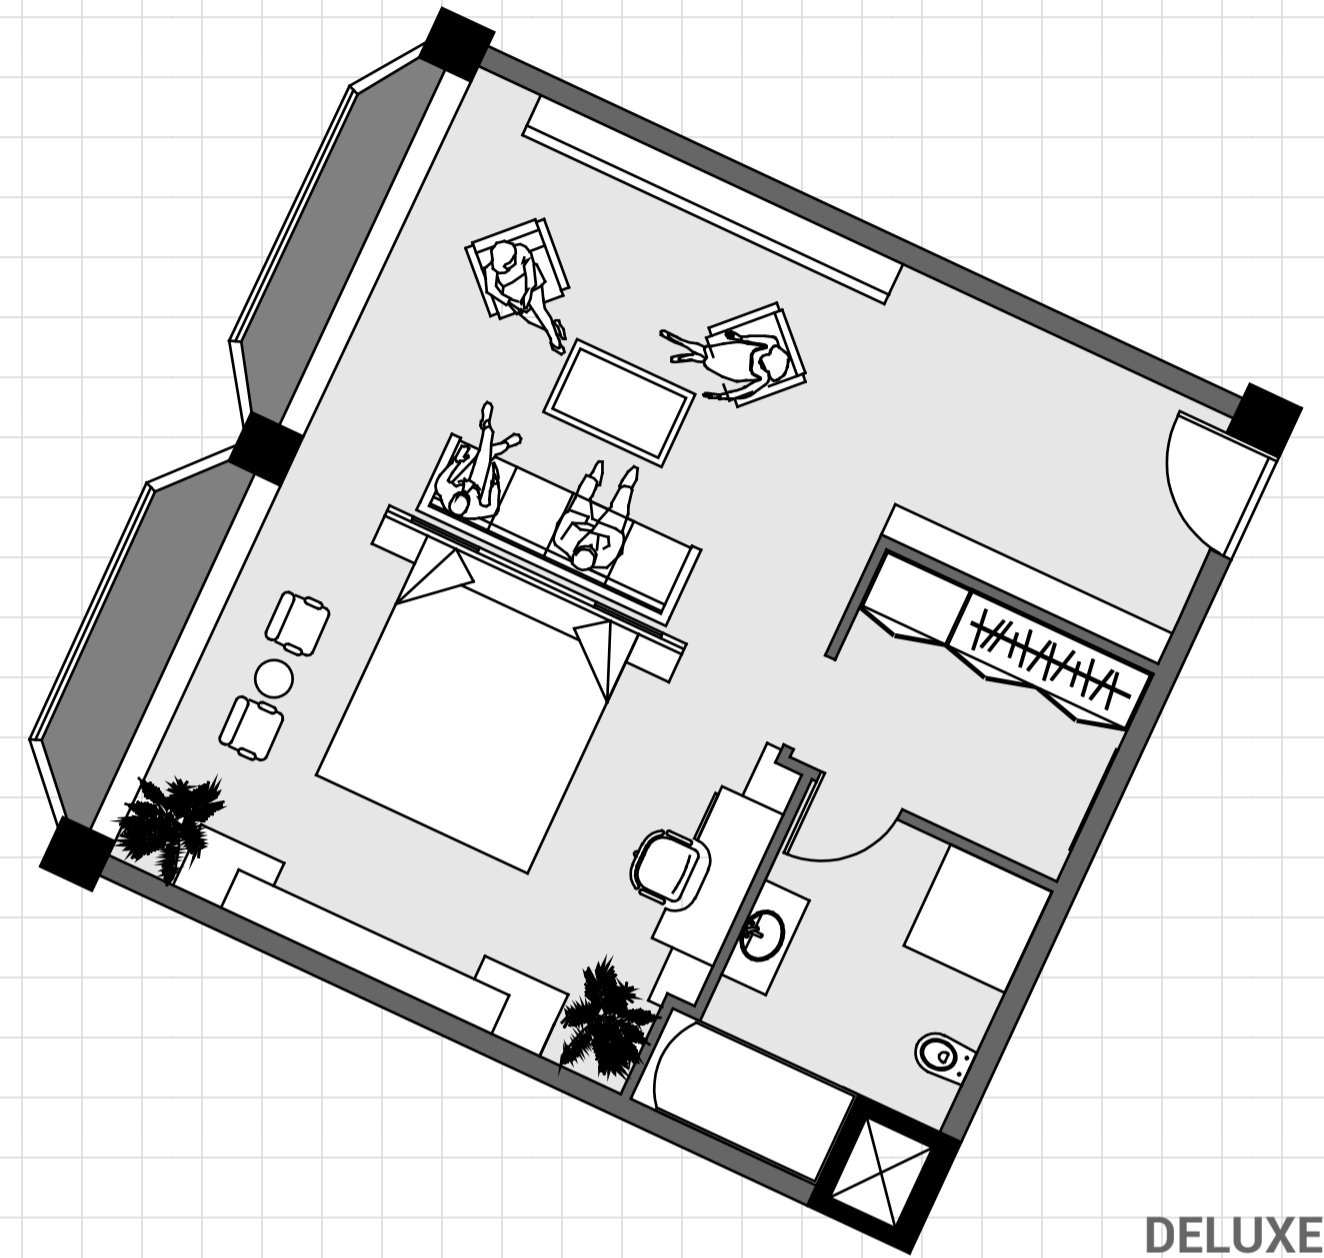

VIEW FROM ROOM

VIEW FROM ROOM

SECTION

BANQUET HALLS

BASEMENT PARKING

HOTEL TOWER 1/2

GREEN HILL OF FERRO CONC.

PARTY LAWNS

SECTION 3-3
1:50
DATE: 10/20/2010
DRAWN BY: [unreadable]
CHECKED BY: [unreadable]
PROJECT: [unreadable]
SHEET NO: [unreadable]

DELUXE ROOM I

- DELUXE ROOM II

- SINGLE OC. ROOMS

- DELUXE ROOM III