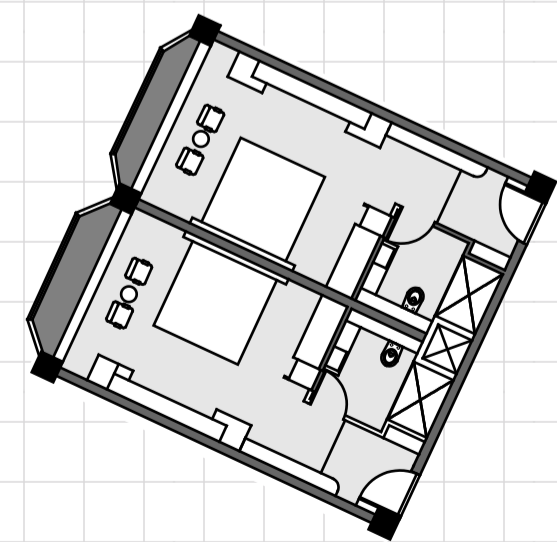

VIEW FROM ROOM

VIEW FROM ROOM

SECTION

BANQUET HALLS

BASEMENT PARKING

HOTEL TOWER 1/2

GREEN HILL OF FERRO CONC.

PARTY LAWNS

SECTION 3-3
1:50
DATE: 10/20/2010
DRAWN BY: [unreadable]
CHECKED BY: [unreadable]
PROJECT: [unreadable]
SHEET NO: [unreadable]

DELUXE ROOM I

- DELUXE ROOM II

- SINGLE OC. ROOMS

- DELUXE ROOM III