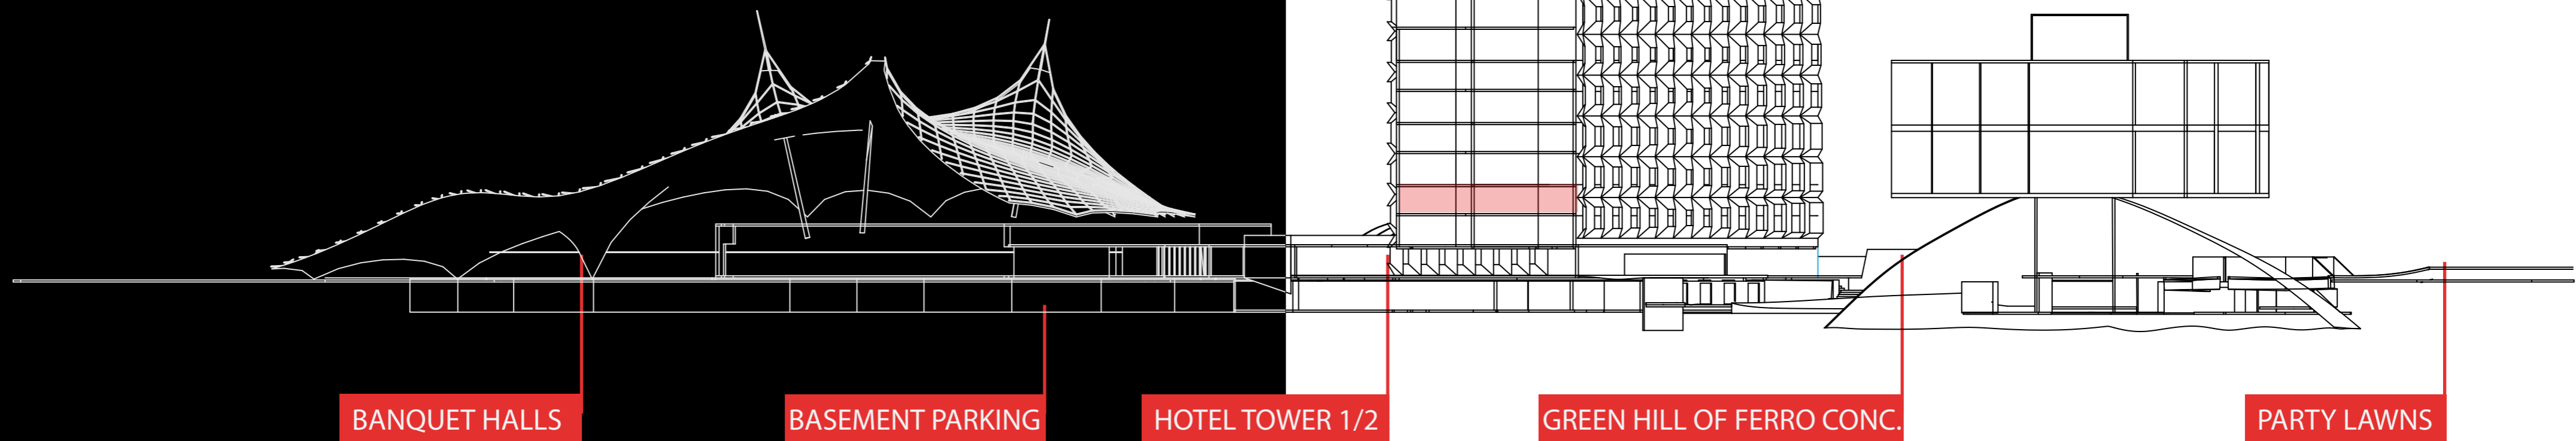

SECTION

BANQUET HALLS

BASEMENT PARKING

HOTEL TOWER 1/2

GREEN HILL OF FERRO CONC.

PARTY LAWNS

SECTION 1-1
1:50
DATE: 10/20/2010
DRAWN BY: [unreadable]
CHECKED BY: [unreadable]
PROJECT: [unreadable]
SHEET NO: [unreadable]

SECTION 3-3
1:50
DATE: 10/20/2010
DRAWN BY: [unreadable]
CHECKED BY: [unreadable]
PROJECT: [unreadable]
SHEET NO: [unreadable]