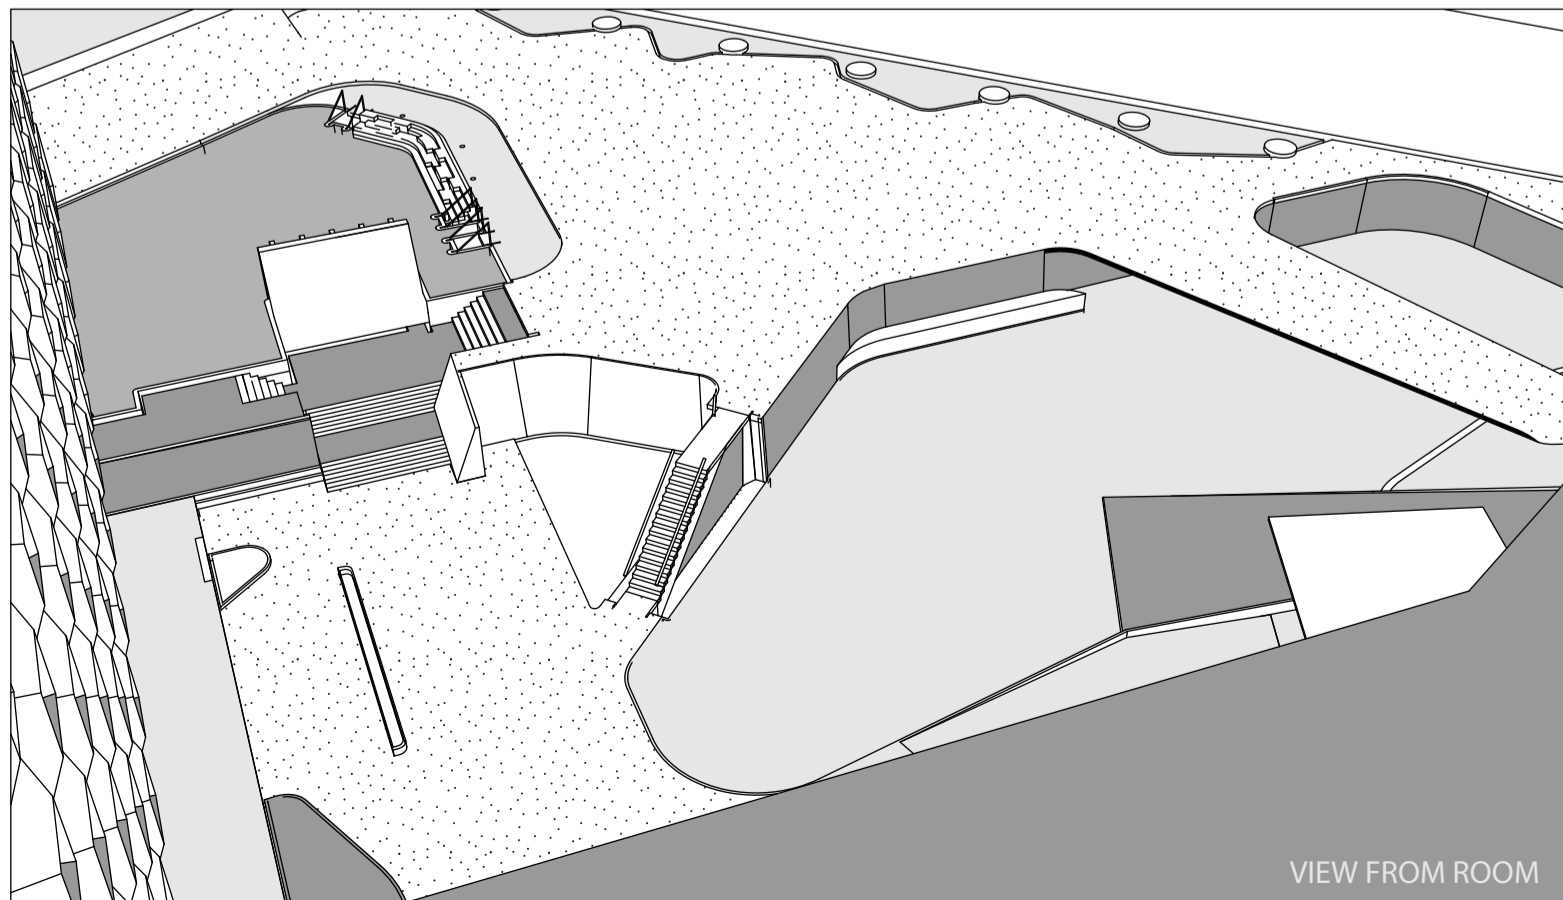

Piccadily

- 5 STAR LUXURIOUS FACILITY IN PANCHKULA

FACADE SIMULATION

- GREEN LAND
- ROAD AREAS
- WATER BODIES

SUNKEN FLOOR LEVEL

SUNKEN COURT VIEW

TYPICAL PLAN lvl 3

TYPICAL PLAN lvl 4

VIEW FROM ROOM

VIEW FROM ROOM

SECTION

BANQUET HALLS

BASEMENT PARKING

HOTEL TOWER 1/2

GREEN HILL OF FERRO CONC.

PARTY LAWNS

SECTION 3-3
1:50
DATE: 10/20/2010
DRAWN BY: [unreadable]
CHECKED BY: [unreadable]
PROJECT: [unreadable]
SHEET NO: [unreadable]

DELUXE ROOM I

- DELUXE ROOM II

- SINGLE OC. ROOMS

- DELUXE ROOM III