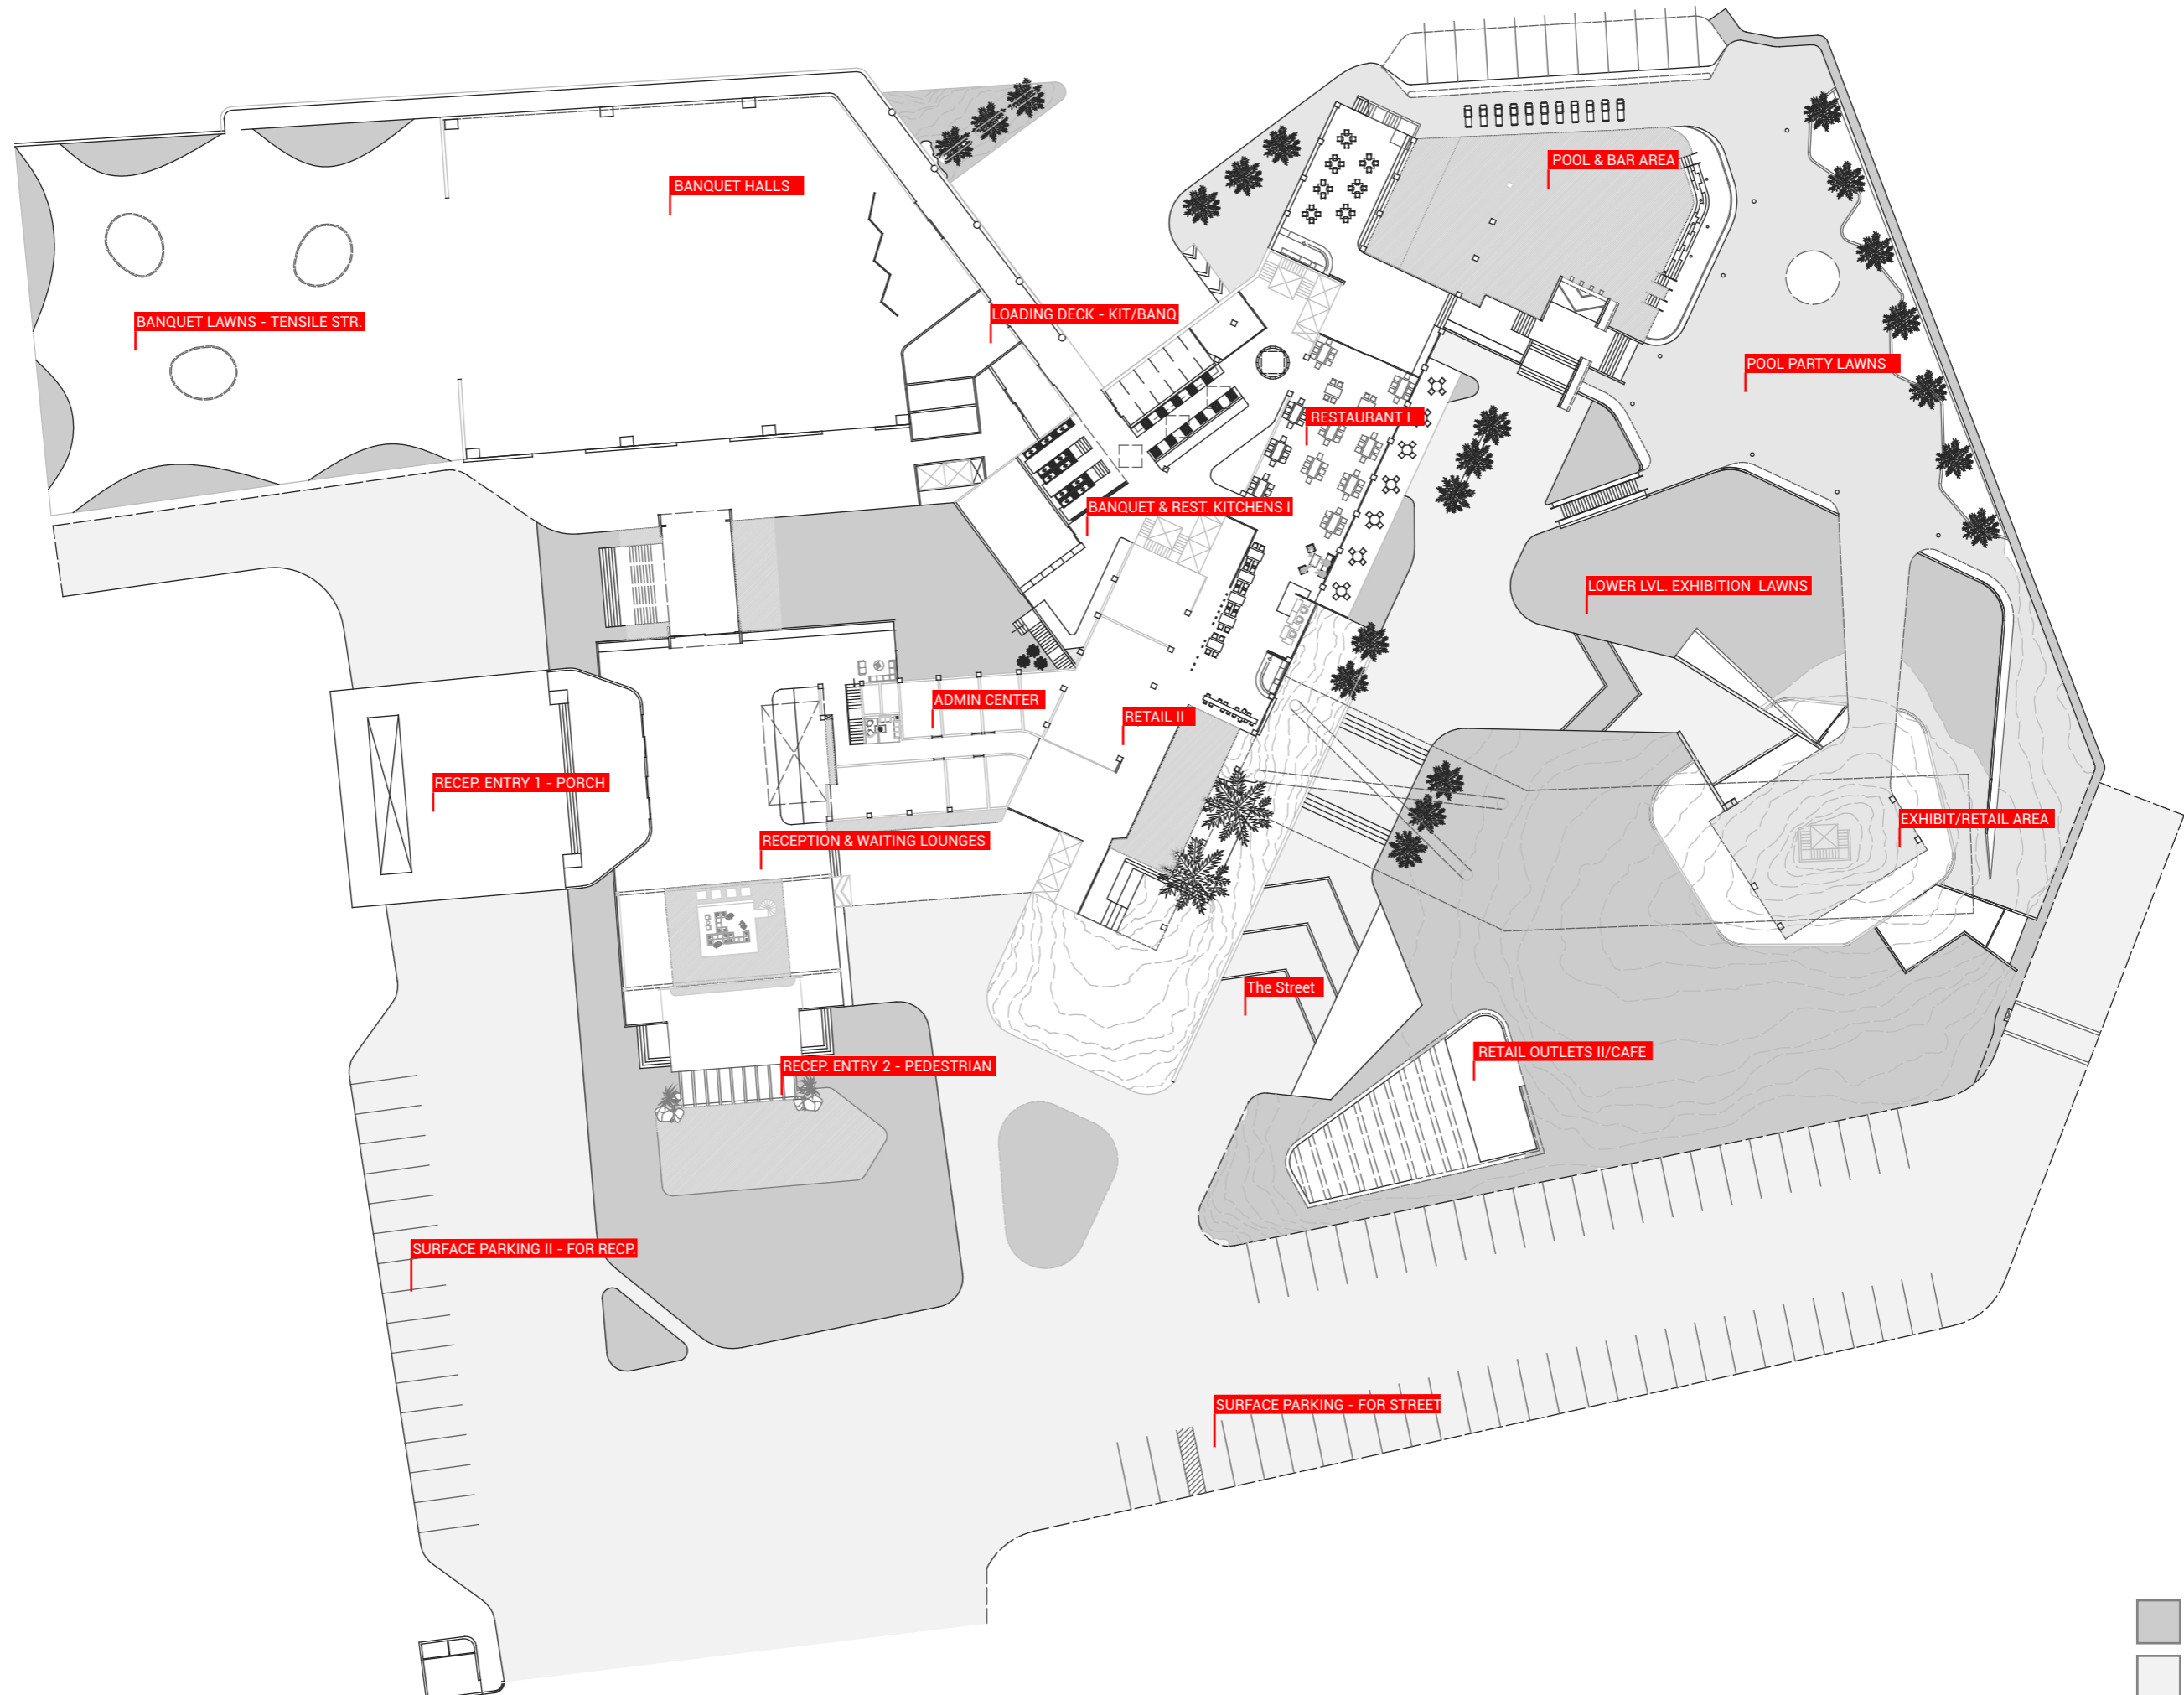

Piccadily

- 5 STAR LUXURIOUS FACILITY IN PANCHKULA

FACADE SIMULATION

- GREEN LAND
- ROAD AREAS
- WATER BODIES

SUNKEN FLOOR LEVEL

SUNKEN COURT VIEW

TYPICAL PLAN lvl 3

TYPICAL PLAN lvl 4

VIEW FROM ROOM

VIEW FROM ROOM

SECTION

BANQUET HALLS

BASEMENT PARKING

HOTEL TOWER 1/2

GREEN HILL OF FERRO CONC.

PARTY LAWNS

SECTION 1-1
1:50
DATE: 10/20/2010
DRAWN BY: [unreadable]
CHECKED BY: [unreadable]
PROJECT: [unreadable]
SHEET NO: [unreadable]

SECTION 2-2
1:50
DATE: 10/20/2010
DRAWN BY: [unreadable]
CHECKED BY: [unreadable]
PROJECT: [unreadable]
SHEET NO: [unreadable]

SECTION 3-3
1:50
DATE: 10/20/2010
DRAWN BY: [unreadable]
CHECKED BY: [unreadable]
PROJECT: [unreadable]
SHEET NO: [unreadable]

DELUXE ROOM I

- DELUXE ROOM II

- SINGLE OC. ROOMS

- DELUXE ROOM III