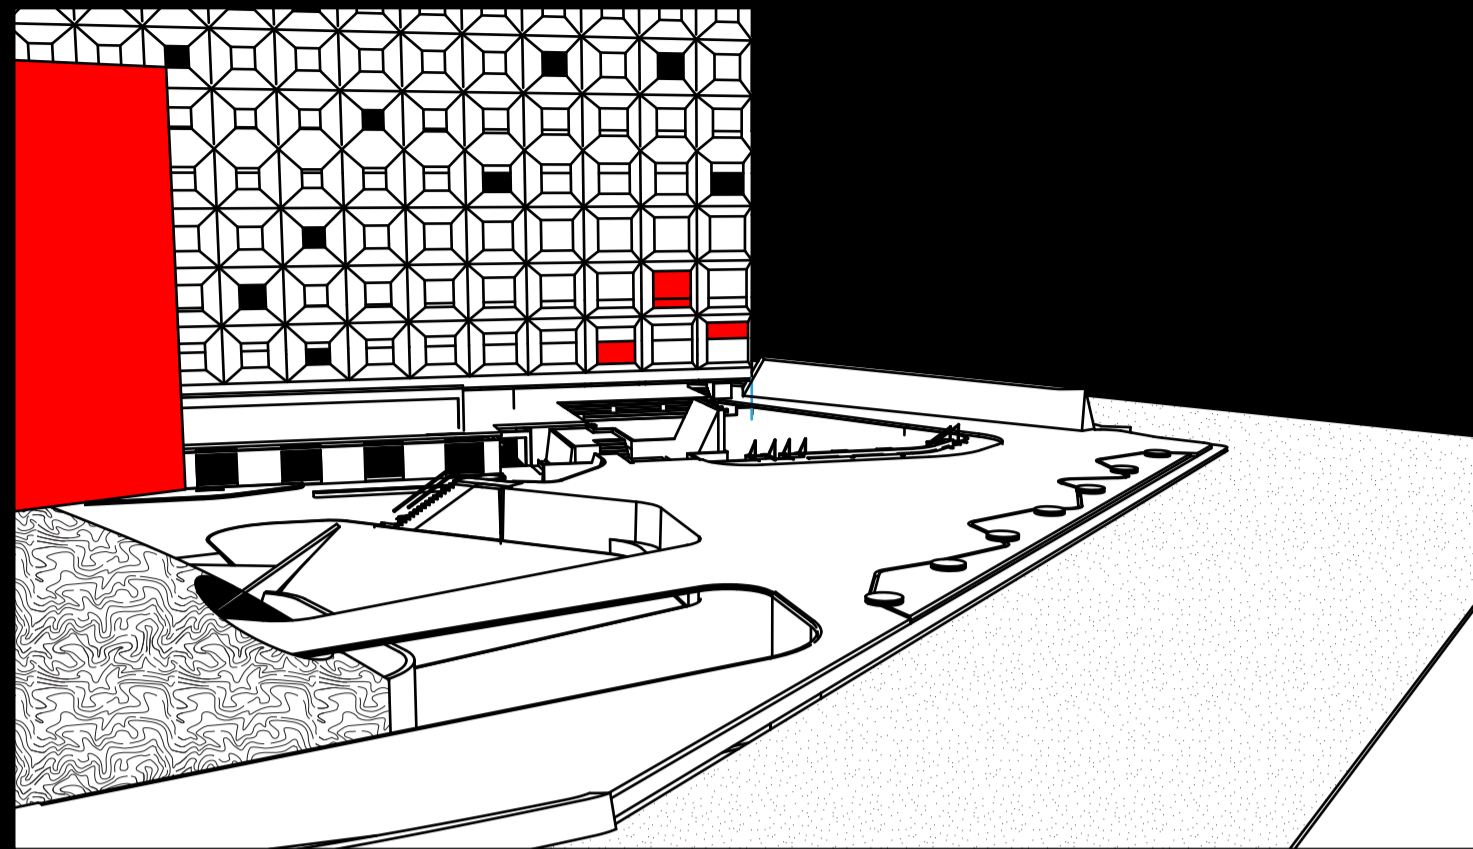

Piccadily

- 5 STAR LUXURIOUS FACILITY IN PANCHKULA

FACADE SIMULATION

- GREEN LAND
- ROAD AREAS
- WATER BODIES

SUNKEN FLOOR LEVEL

SUNKEN COURT VIEW

TYPICAL PLAN lvl 3

TYPICAL PLAN lvl 4

VIEW FROM ROOM

VIEW FROM ROOM

SECTION

BANQUET HALLS

BASEMENT PARKING

HOTEL TOWER 1/2

GREEN HILL OF FERRO CONC.

PARTY LAWNS

SECTION 1-1
1:50
DATE: 10/20/2010
DRAWN BY: [unreadable]
CHECKED BY: [unreadable]
PROJECT: [unreadable]
SHEET NO: [unreadable]

SECTION 2-2
1:50
DATE: 10/20/2010
DRAWN BY: [unreadable]
CHECKED BY: [unreadable]
PROJECT: [unreadable]
SHEET NO: [unreadable]

SECTION 3-3
1:50
DATE: 10/20/2010
DRAWN BY: [unreadable]
CHECKED BY: [unreadable]
PROJECT: [unreadable]
SHEET NO: [unreadable]

DELUXE ROOM I

- DELUXE ROOM II

- SINGLE OC. ROOMS

- DELUXE ROOM III