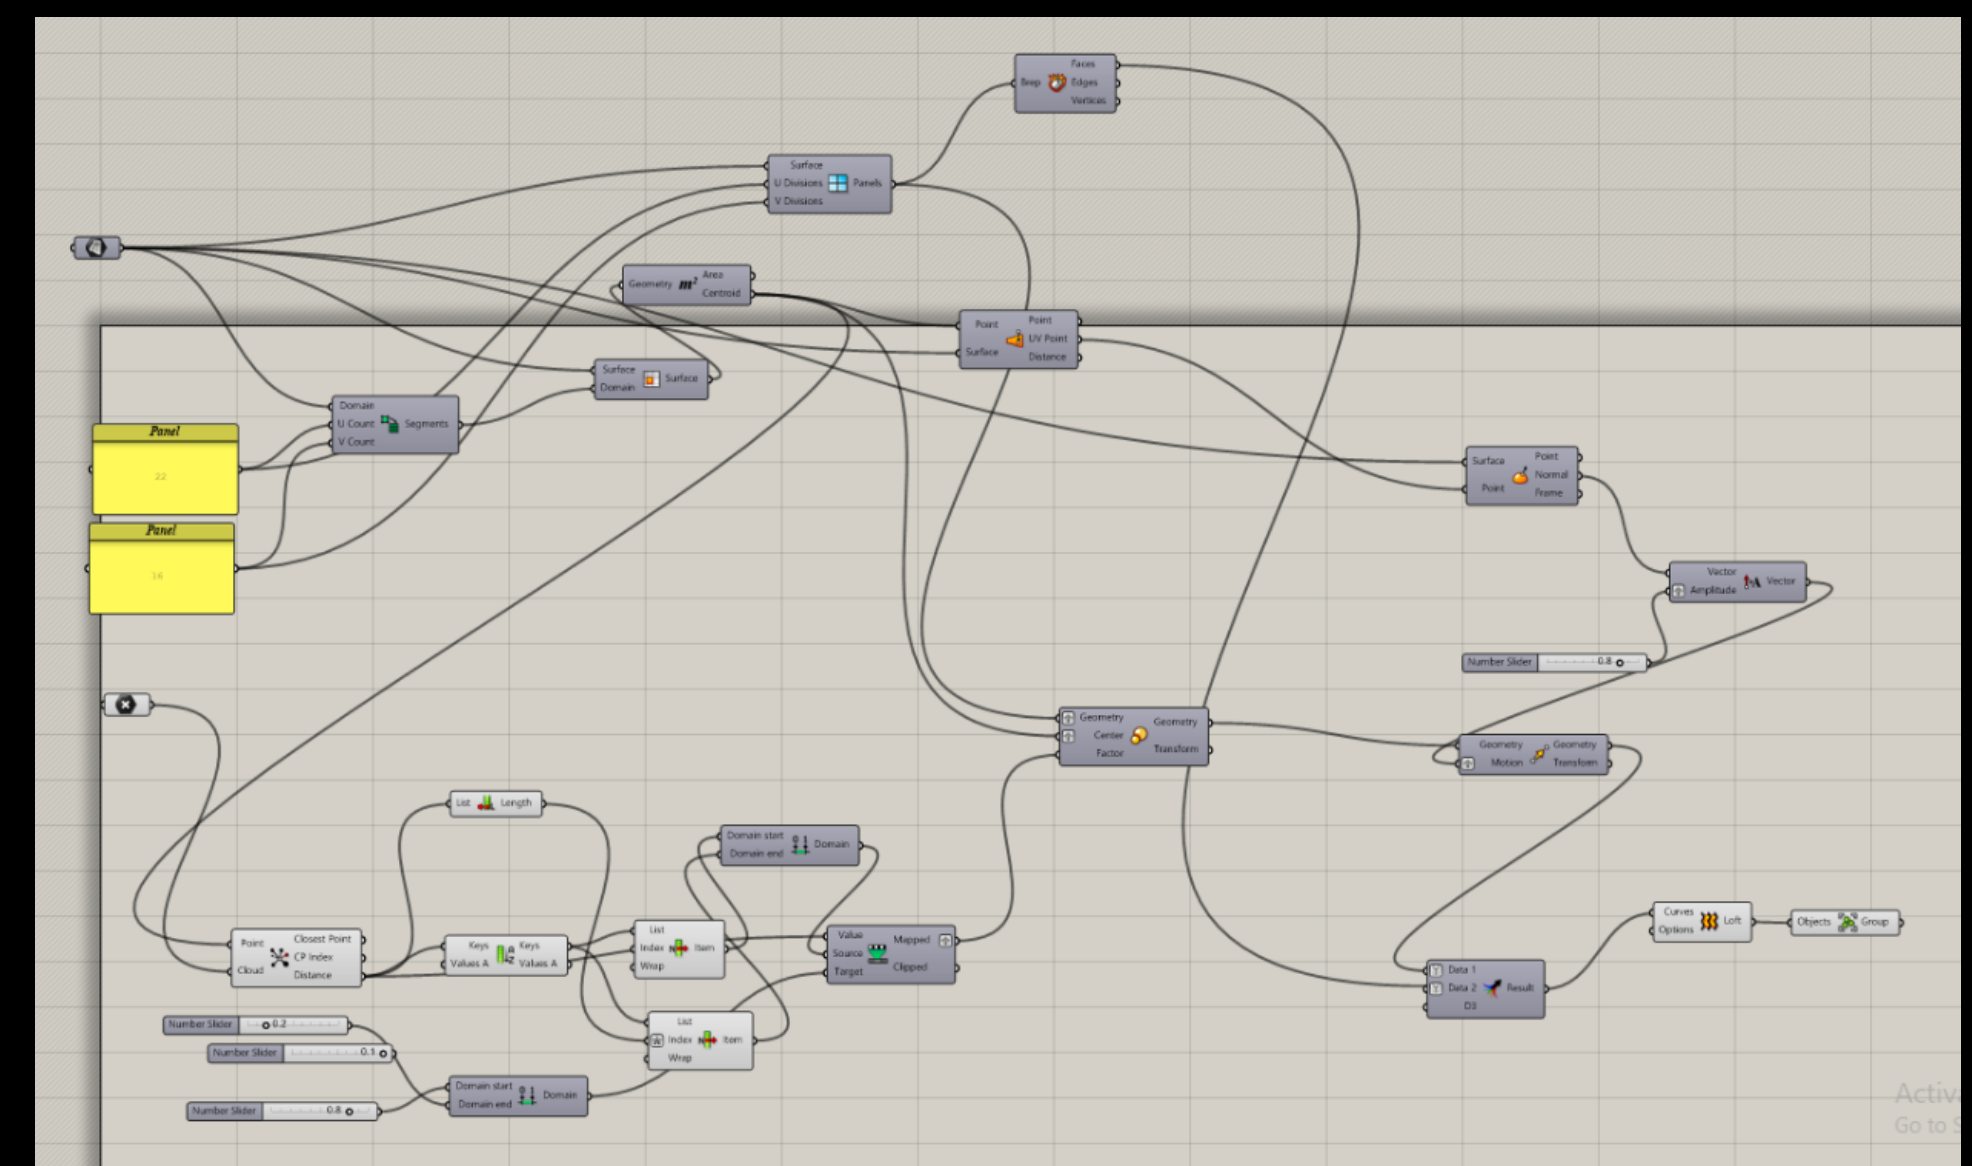

Piccadily

- 5 STAR LUXURIOUS FACILITY IN PANCHKULA

FACADE SIMULATION

- GREEN LAND
- ROAD AREAS
- WATER BODIES

SUNKEN FLOOR LEVEL

SUNKEN COURT VIEW

TYPICAL PLAN lvl 3

TYPICAL PLAN lvl 4

VIEW FROM ROOM

VIEW FROM ROOM

SECTION

BANQUET HALLS

BASEMENT PARKING

HOTEL TOWER 1/2

GREEN HILL OF FERRO CONC.

PARTY LAWNS

SECTION 1-1
1:50
DATE: 10/20/2010
DRAWN BY: [unreadable]
CHECKED BY: [unreadable]
PROJECT: [unreadable]
SHEET NO: [unreadable]

SECTION 2-2
1:50
DATE: 10/20/2010
DRAWN BY: [unreadable]
CHECKED BY: [unreadable]
PROJECT: [unreadable]
SHEET NO: [unreadable]

SECTION 3-3
1:50
DATE: 10/20/2010
DRAWN BY: [unreadable]
CHECKED BY: [unreadable]
PROJECT: [unreadable]
SHEET NO: [unreadable]

DELUXE ROOM I

- DELUXE ROOM II

- SINGLE OC. ROOMS

- DELUXE ROOM III