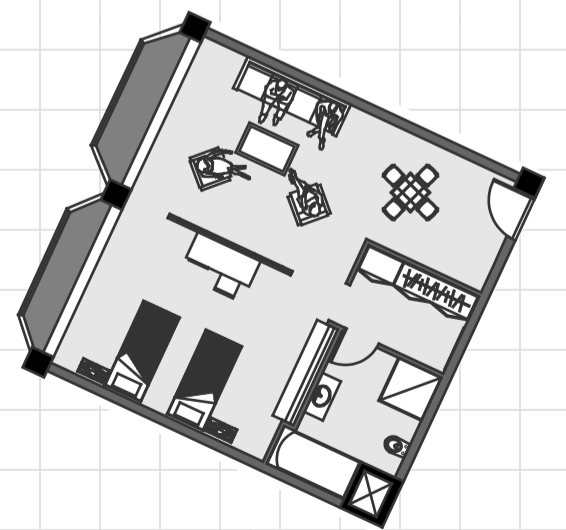

VIEW FROM ROOM

VIEW FROM ROOM

SECTION

BANQUET HALLS

BASEMENT PARKING

HOTEL TOWER 1/2

GREEN HILL OF FERRO CONC.

PARTY LAWNS

SECTION 3-3
1:50
DATE: 10/20/2010
DRAWN BY: [unreadable]
CHECKED BY: [unreadable]
PROJECT: [unreadable]
SHEET NO: [unreadable]

DELUXE ROOM I

- DELUXE ROOM II

- SINGLE OC. ROOMS

- DELUXE ROOM III